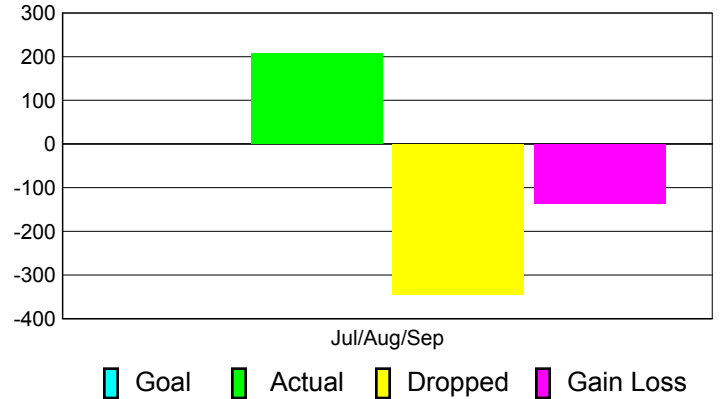

Membership Results 2011-2012

Goal, New, Dropped, Gain/Loss