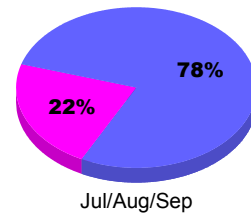

Membership Results
2011-2012

Membership
2010-2011

Month	Net Memb Goal	Actual New Memb	Actual Dropped Memb	Gain/Loss of Memb	Gain/Loss of Memb
Jul/Aug/Sep		208	-344	-136	68
Totals		208	-344	-136	68

Membership Results 2011-2012

Goal, New, Dropped, Gain/Loss

Comparison of Membership Gain/Loss

Current Year Compared to the Previous Year

Gender Comparison 2011-2012

Male Female